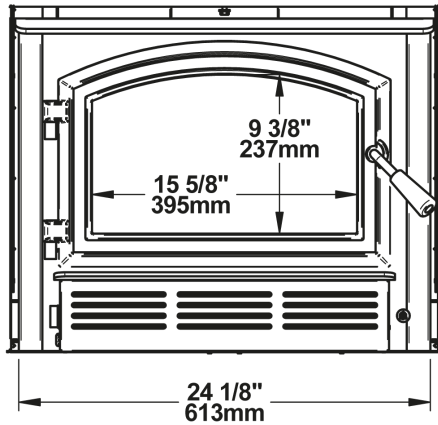

WOOD INSERT

Archway 1700

Features

- Simple Operation
- Easy to Maintain
- EPA 2020 Certified
- Limited Lifetime Warranty
- Multiple Design Options
- Includes Blower

Specifications

- Heating Area 500-1,800 sq. ft.
- Burn Time 6 hours
- Maximum Heat Output 65,000 BTUs
- Maximum Log Length 18 in.
- Firebox Size 1.9 cu. ft.
- Min Fireplace 21 1/2"H, 27 1/2" W, x 12 5/8"

Options & Accessories

- 2 Surround Options (Requires 1)
 - 29" x 44"
 - 32" x 50"
- 2 Door Options (Requires 1)
 - Nickel Door Overlay
 - Black Door Overlay
- Accessories
 - Fresh Air Intake Kit
 - Fire Screen

Archway 1700

DIMENSIONS

MINIMUM OPENING DIMENSIONS

ARCHWAY 1700

	A	B	C	D
US	21 1/2"	27 1/2"	12 7/8"	27 1/2"
Canada	21 1/2"	27 1/2"	12 7/8"	27 1/2"

LIMITED LIFETIME: Combustion chamber (welds only) and cast iron door frame, Ceramic Glass, Plating (manufacture defect), step top. LIMITED 7 YEAR: Surrounds, heat shields, ash drawer, pedestal, C-Cast Baffle, secondary air tubes, deflectors and supports. LIMITED 5 YEAR: Handle assembly, glass retainers, air control mechanism, removable carbon steel combustion chamber components. LIMITED 2 YEAR: Standard and optional blower, heat sensors, switches, rheostat, wiring and electronics. LIMITED 1 YEAR: Paint peeling, gaskets, insulation, ceramic fiber blankets, fire bricks and other options. LIMITED 90 DAY: All parts replaced under warranty.