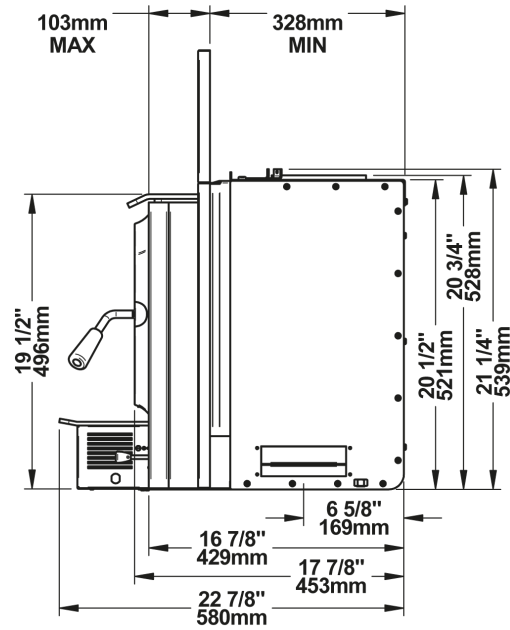

WOOD INSERT

Archway 1700

Features

- Simple Operation
- Easy to Maintain
- EPA 2020 Certified
- Limited Lifetime Warranty
- Multiple Design Options
- Includes Blower

Specifications

- Heating Area 500-1,800 sq. ft.
- Burn Time 6 hours
- Maximum Heat Output 65,000 BTUs
- Maximum Log Length 18 in.
- Firebox Size 1.9 cu. ft.
- Min Fireplace 21 1/2"H, 27 1/2" W, x 12 5/8"

Options & Accessories

- 2 Surround Options (Requires 1)
 - 29" x 44"
 - 32" x 50"
- 2 Door Options (Requires 1)
 - Nickel Door Overlay
 - Black Door Overlay
- Accessories
 - Fresh Air Intake Kit
 - Fire Screen

Archway 1700

DIMENSIONS

MINIMUM OPENING DIMENSIONS

ARCHWAY 1700

	A	B	C	D
US	21 1/2"	27 1/2"	12 7/8"	27 1/2"
Canada	21 1/2"	27 1/2"	12 7/8"	27 1/2"

LIMITED LIFETIME: Combustion chamber (welds only) and cast iron door frame, Ceramic Glass, Plating (manufacture defect), step top. LIMITED 7 YEAR: Surrounds, heat shields, ash drawer, pedestal, C-Cast Baffle, secondary air tubes, deflectors and supports. LIMITED 5 YEAR: Handle assembly, glass retainers, air control mechanism, removable carbon steel combustion chamber components. LIMITED 2 YEAR: Standard and optional blower, heat sensors, switches, rheostat, wiring and electronics. LIMITED 1 YEAR: Paint peeling, gaskets, insulation, ceramic fiber blankets, fire bricks and other options. LIMITED 90 DAY: All parts replaced under warranty.