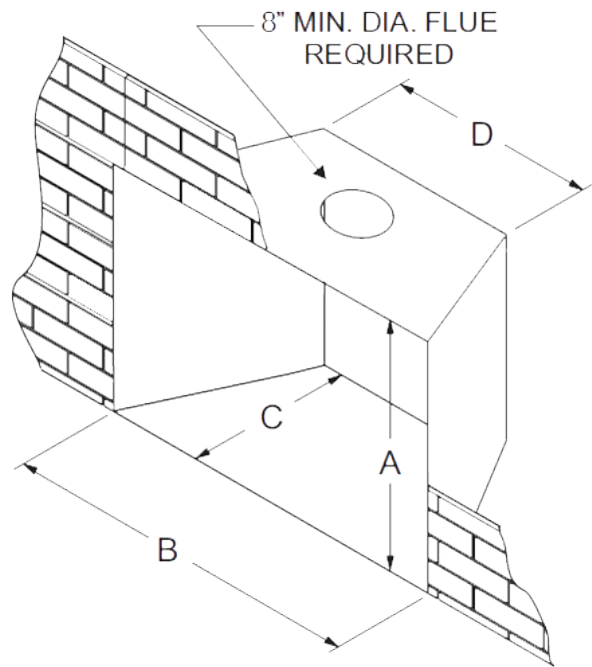

WOOD INSERT

Archway 1700

Features

- Simple Operation
- Easy to Maintain
- EPA 2020 Certified
- Limited Lifetime Warranty
- Multiple Design Options
- Includes Blower

Specifications

- Heating Area 500-1,800 sq. ft.
- Burn Time 6 hours
- Maximum Heat Output 65,000 BTUs
- Maximum Log Length 18 in.
- Firebox Size 1.9 cu. ft.
- Min Fireplace 21 1/2"H, 27 1/2" W, x 12 5/8"

Archway 1700

DIMENSIONS

MINIMUM OPENING DIMENSIONS

ARCHWAY 1700

	A	B	C	D
US	21 1/2"	27 1/2"	12 7/8"	27 1/2"
Canada	21 1/2"	27 1/2"	12 7/8"	27 1/2"

LIMITED LIFETIME: Combustion chamber (welds only) and cast iron door frame, Ceramic Glass, Plating (manufacture defect), step top. LIMITED 7 YEAR: Surrounds, heat shields, ash drawer, pedestal, C-Cast Baffle, secondary air tubes, deflectors and supports. LIMITED 5 YEAR: Handle assembly, glass retainers, air control mechanism, removable carbon steel combustion chamber components. LIMITED 2 YEAR: Standard and optional blower, heat sensors, switches, rheostat, wiring and electronics. LIMITED 1 YEAR: Paint peeling, gaskets, insulation, ceramic fiber blankets, fire bricks and other options. LIMITED 90 DAY: All parts replaced under warranty.