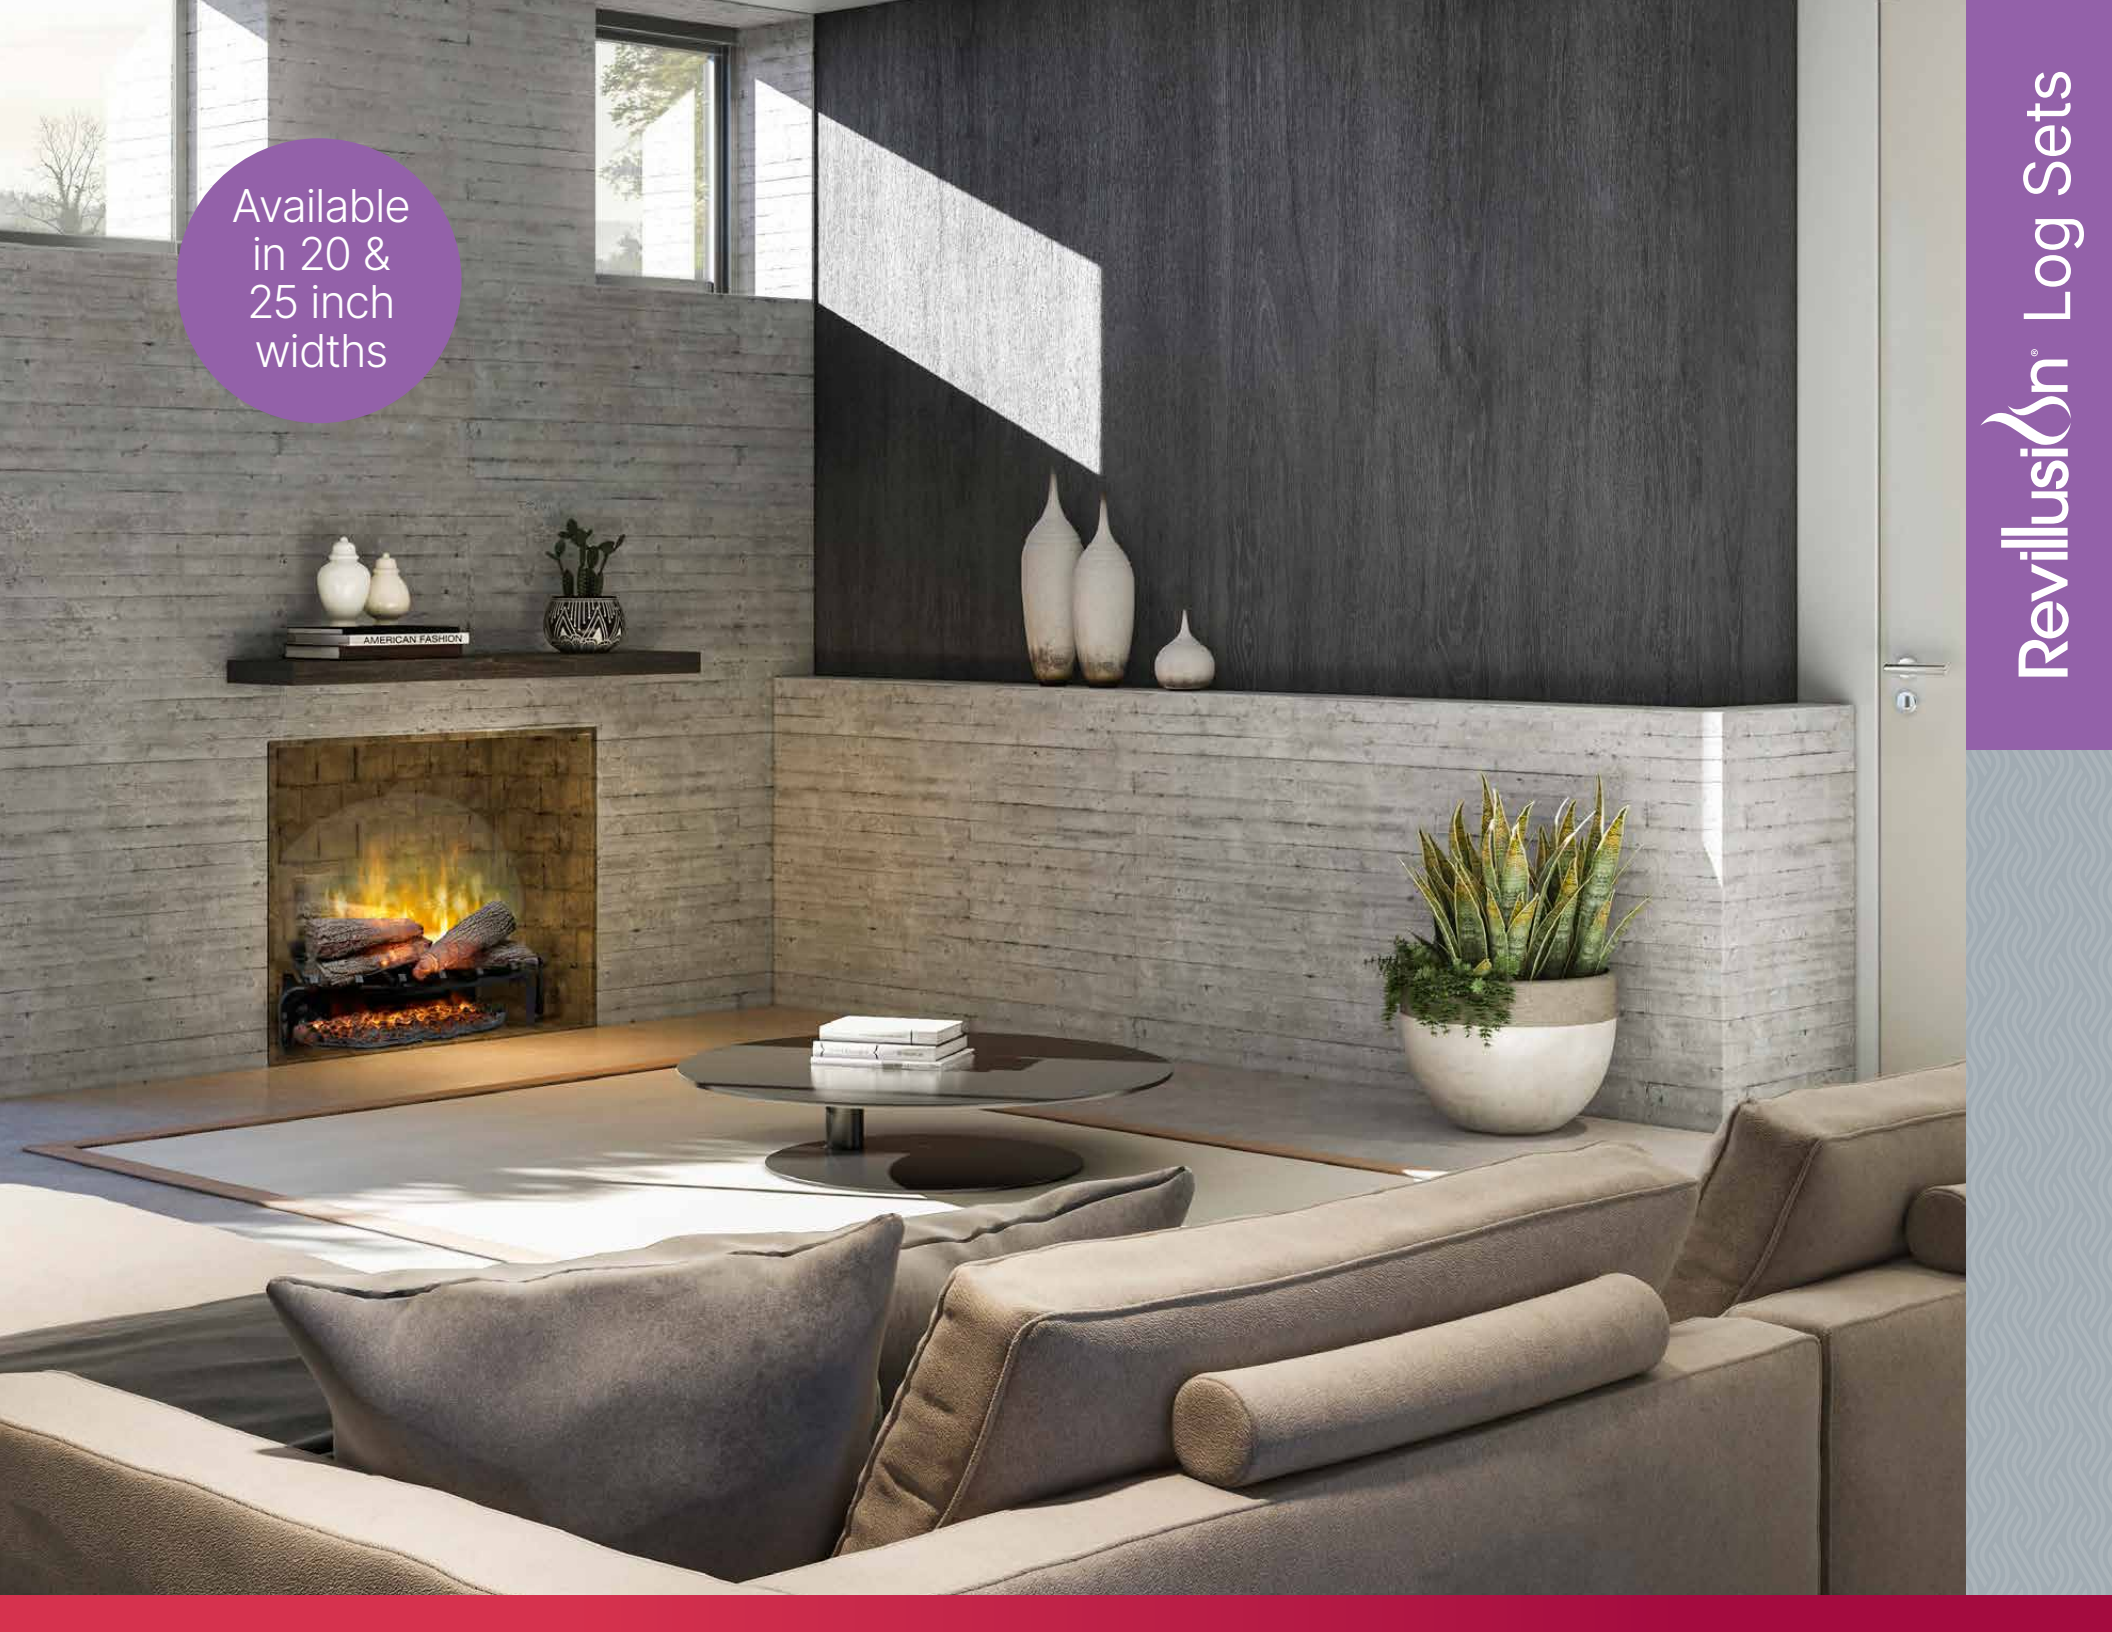

Available
in 20 &
25 inch
widths