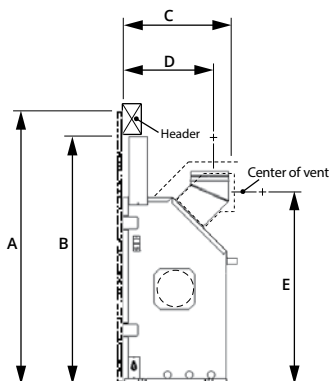

L1
BIRCH 1505BLKV2
FLUTED BLACK LINER 1515FBL
CLEAN INSTALL KIT 1530CIK

FRONT OUTLET

SIDE OUTLETS

TOP HIDDEN VALANCE

DIMENSIONS

L1

	L1	L1 S-T
A	32 ³ / ₈	33 ¹ / ₈
B	14 ¹ / ₂	14 ¹ / ₂
C	9 ³ / ₈	9 ³ / ₈
D	39 ¹¹ / ₁₆	39 ¹¹ / ₁₆

L1 SEE-THRU

L1 INSTALL MANUAL

ALWAYS REFER TO THE MANUAL FOR COMPLETE AND ACCURATE INSTALLATION INSTRUCTIONS.
valorfireplaces.com/manuals

L1 SEE-THRU INSTALL MANUAL

	L1	L1 S-T
A	19 ⁷ / ₈	—
B	18	18 ¹ / ₂
C	15 ¹ / ₁₆	—
D	46	51
E	42	45 ¹ / ₄

	L1	L1 S-T
A	44 ¹ / ₂ *	44 ¹ / ₂ *
B	43**	43**
C	18 ¹ / ₂	—
D	15 ¹ / ₁₆	—
E	33 ³ / ₈	32 ³ / ₈

*Minimum to top of cement board
 **Minimum to underside of header

**HOMEOWNER'S
MANUAL**

L2

L3

	L2	L3
A	32 $\frac{3}{8}$	32 $\frac{3}{8}$
B	14 $\frac{1}{2}$	14 $\frac{1}{2}$
C	9 $\frac{3}{8}$	9 $\frac{3}{8}$
D	49 $\frac{1}{16}$	64