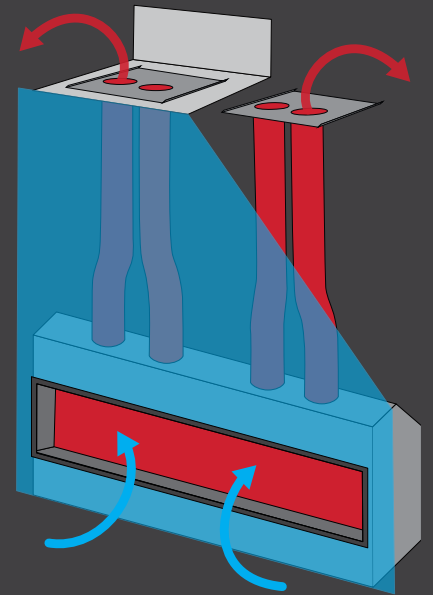

L1
BIRCH 1505BLKV2
FLUTED BLACK LINER 1515FBL
CLEAN INSTALL KIT 1530CIK

FRONT OUTLET

SIDE OUTLETS

TOP HIDDEN VALANCE

DIMENSIONS

L1

	L1	L1 S-T
A	32 ³ / ₈	33 ¹ / ₈
B	14 ¹ / ₂	14 ¹ / ₂
C	9 ³ / ₈	9 ³ / ₈
D	39 ¹¹ / ₁₆	39 ¹¹ / ₁₆