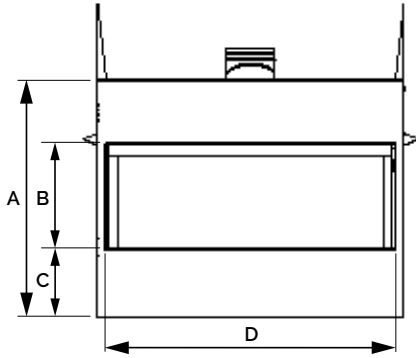

L1
BIRCH 1505BLKV2
FLUTED BLACK LINER 1515FBL
CLEAN INSTALL KIT 1530CIK

FRONT OUTLET

SIDE OUTLETS

TOP HIDDEN VALANCE

DIMENSIONS

L1

	L1	L1 S-T
A	32 ³ / ₈	33 ¹ / ₈
B	14 ¹ / ₂	14 ¹ / ₂
C	9 ³ / ₈	9 ³ / ₈
D	39 ¹¹ / ₁₆	39 ¹¹ / ₁₆