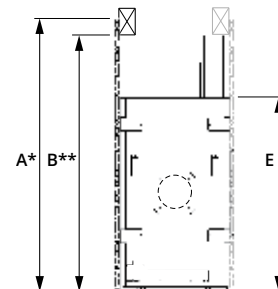

L1
BIRCH 1505BLKV2
FLUTED BLACK LINER 1515FBL
CLEAN INSTALL KIT 1530CIK

FRONT OUTLET

SIDE OUTLETS

TOP HIDDEN VALANCE

DIMENSIONS

L1

	L1	L1 S-T
A	32 ³ / ₈	33 ¹ / ₈
B	14 ¹ / ₂	14 ¹ / ₂
C	9 ³ / ₈	9 ³ / ₈
D	39 ¹¹ / ₁₆	39 ¹¹ / ₁₆

L1 SEE-THRU

L1 INSTALL MANUAL

ALWAYS REFER TO THE MANUAL FOR COMPLETE AND ACCURATE INSTALLATION INSTRUCTIONS.
valorfireplaces.com/manuals

L1 SEE-THRU INSTALL MANUAL

	L1	L1 S-T
A	19 ⁷ / ₈	—
B	18	18 ¹ / ₂
C	15 ¹ / ₁₆	—
D	46	51
E	42	45 ¹ / ₄

	L1	L1 S-T
A	44 ¹ / ₂ *	44 ¹ / ₂ *
B	43**	43**
C	18 ¹ / ₂	—
D	15 ¹ / ₁₆	—
E	33 ³ / ₈	32 ³ / ₈

*Minimum to top of cement board
 **Minimum to underside of header

**HOMEOWNER'S
MANUAL**

L2

L3

	L2	L3
A	32 $\frac{3}{8}$	32 $\frac{3}{8}$
B	14 $\frac{1}{2}$	14 $\frac{1}{2}$
C	9 $\frac{3}{8}$	9 $\frac{3}{8}$
D	49 $\frac{1}{16}$	64