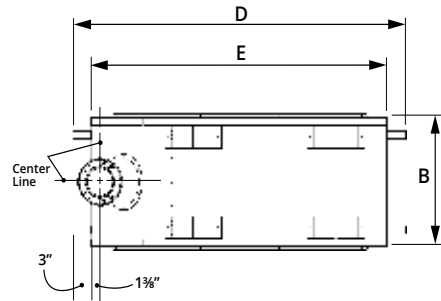

L1
BIRCH 1505BLKV2
FLUTED BLACK LINER 1515FBL
CLEAN INSTALL KIT 1530CIK

FRONT OUTLET

SIDE OUTLETS

TOP HIDDEN VALANCE

DIMENSIONS

L1

	L1	L1 S-T
A	32 ³ / ₈	33 ¹ / ₈
B	14 ¹ / ₂	14 ¹ / ₂
C	9 ³ / ₈	9 ³ / ₈
D	39 ¹¹ / ₁₆	39 ¹¹ / ₁₆

L1 SEE-THRU

L1 INSTALL MANUAL

ALWAYS REFER TO THE MANUAL FOR COMPLETE AND ACCURATE INSTALLATION INSTRUCTIONS.
valorfireplaces.com/manuals

L1 SEE-THRU INSTALL MANUAL

	L1	L1 S-T
A	19 ⁷ / ₈	—
B	18	18 ¹ / ₂
C	15 ¹ / ₁₆	—
D	46	51
E	42	45 ¹ / ₄

	L1	L1 S-T
A	44 ¹ / ₂ *	44 ¹ / ₂ *
B	43**	43**
C	18 ¹ / ₂	—
D	15 ¹ / ₁₆	—
E	33 ³ / ₈	32 ³ / ₈

*Minimum to top of cement board
 **Minimum to underside of header

**HOMEOWNER'S
MANUAL**

L2

L3

	L2	L3
A	32 $\frac{3}{8}$	32 $\frac{3}{8}$
B	14 $\frac{1}{2}$	14 $\frac{1}{2}$
C	9 $\frac{3}{8}$	9 $\frac{3}{8}$
D	49 $\frac{1}{16}$	64