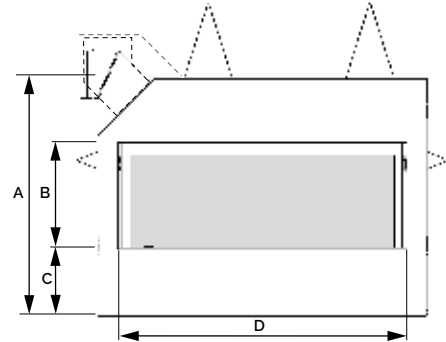

L1 SEE-THRU

ALWAYS REFER TO THE MANUAL FOR COMPLETE AND ACCURATE INSTALLATION INSTRUCTIONS.
valorfireplaces.com/manuals