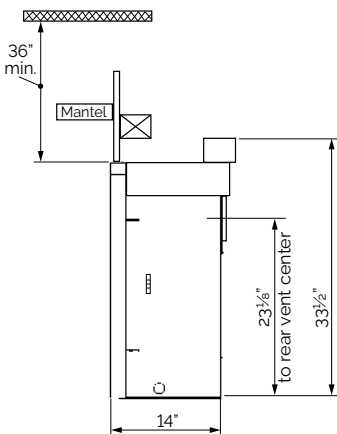

## HORIZON EFFICIENCY

MODEL	FUEL	MAX. INPUT	MIN. INPUT	MAX. OUTPUT*	ENERGUIDE
534VN	NG	24,000	12,500	17,798	65%
534VP	LPG	23,500	13,900	17,761	66%

\* EnerGuide Ratings and outputs have been determined without a fan/blower, using the CSA P4.1-15 test method.

# DIMENSIONS

**\*ALWAYS REFER TO THE INSTALLATION MANUAL FOR COMPLETE INSTRUCTIONS.**