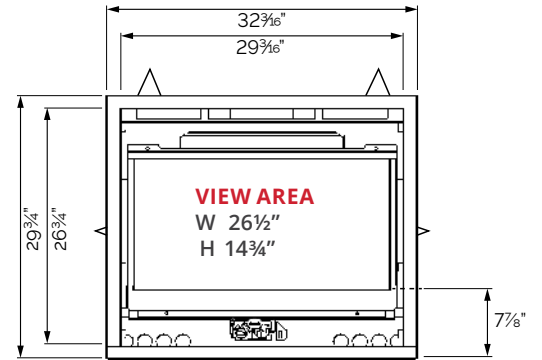

DIMENSIONS