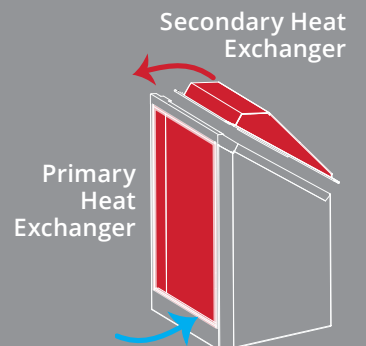

Secondary Heat Exchanger

The built-in Secondary Heat Exchanger naturally improves convective heat—removing the need for a fan. Your fire will heat up fast for immediate comfort—and no electrical hookup will save you money. To find out more, visit valorfireplaces.com/efficiency