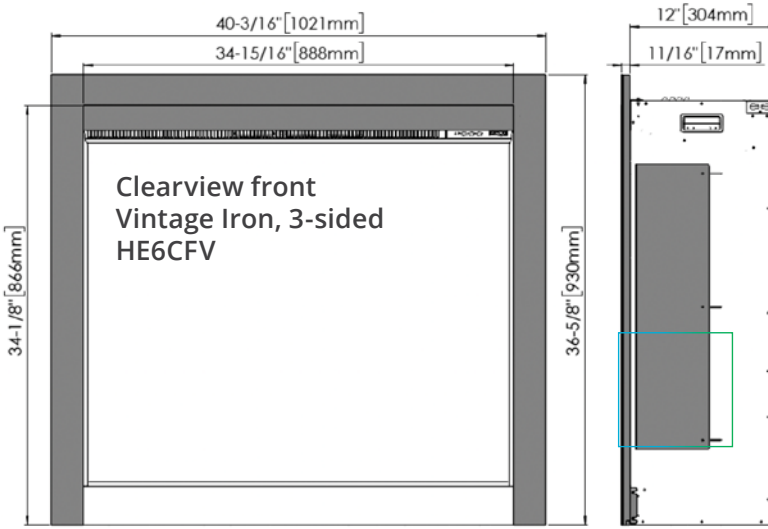

HEAT CONTROL

Set your heater to warm your space at certain times of the day or week.

BUILT-IN HEATER

EDGEMONT PEWTER FRONT HE6DPW
GLOWING TRADITIONAL LOGS HE6GLSK

The HE6 heater lets you select 1400 watt (120 V) or a 2800 watt (240 V) power—ideal for new construction or a major reno. Create your cozy place to warm up. valorfireplaces.com/he6

FRONT DIMENSIONS

DIMENSIONS

Levelling bolts:
1/4 [6]

inches [mm]

ALWAYS REFER TO THE
INSTALLATION MANUAL FOR
COMPLETE INSTRUCTIONS.
valorfireplaces.com/manuals

inches [mm]

OPTIONS

FIREPLACE