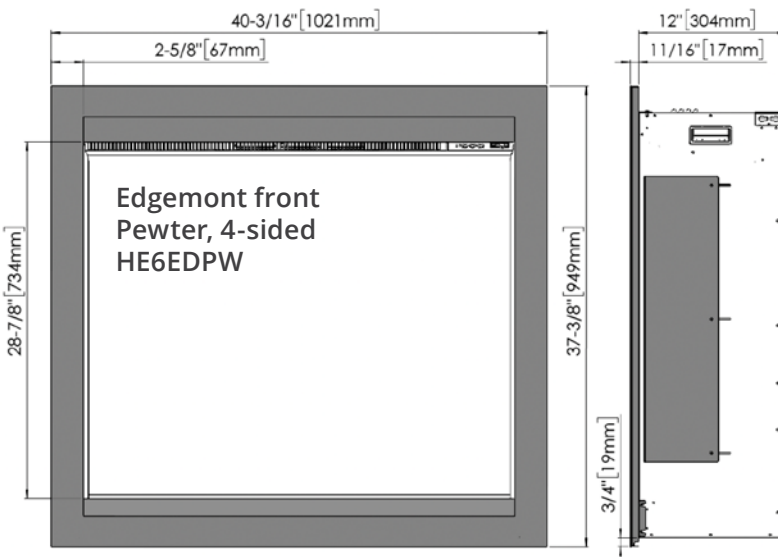

FRONT DIMENSIONS

DIMENSIONS

Levelling bolts:
1/4 [6]

inches [mm]

ALWAYS REFER TO THE
INSTALLATION MANUAL FOR
COMPLETE INSTRUCTIONS.
valorfireplaces.com/manuals

inches [mm]

OPTIONS

FIREPLACE