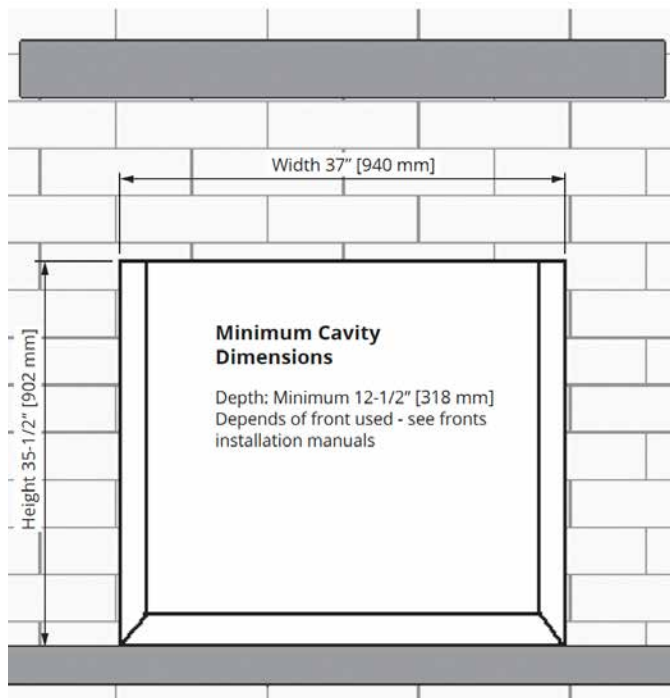

FRONT DIMENSIONS

DIMENSIONS

Levelling bolts:
1/4 [6]

inches [mm]

ALWAYS REFER TO THE
INSTALLATION MANUAL FOR
COMPLETE INSTRUCTIONS.
valorfireplaces.com/manuals

inches [mm]

OPTIONS

FIREPLACE