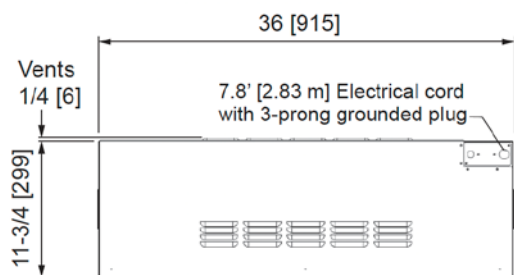

HEAT CONTROL

Set your heater to warm your space at certain times of the day or week.

BUILT-IN HEATER

EDGEMONT PEWTER FRONT HE6DPW
GLOWING TRADITIONAL LOGS HE6GLSK

The HE6 heater lets you select 1400 watt (120 V) or a 2800 watt (240 V) power—ideal for new construction or a major reno. Create your cozy place to warm up. valorfireplaces.com/he6

FRONT DIMENSIONS

DIMENSIONS

Levelling bolts:
1/4 [6]

inches [mm]

ALWAYS REFER TO THE
INSTALLATION MANUAL FOR
COMPLETE INSTRUCTIONS.
valorfireplaces.com/manuals

inches [mm]

OPTIONS

FIREPLACE