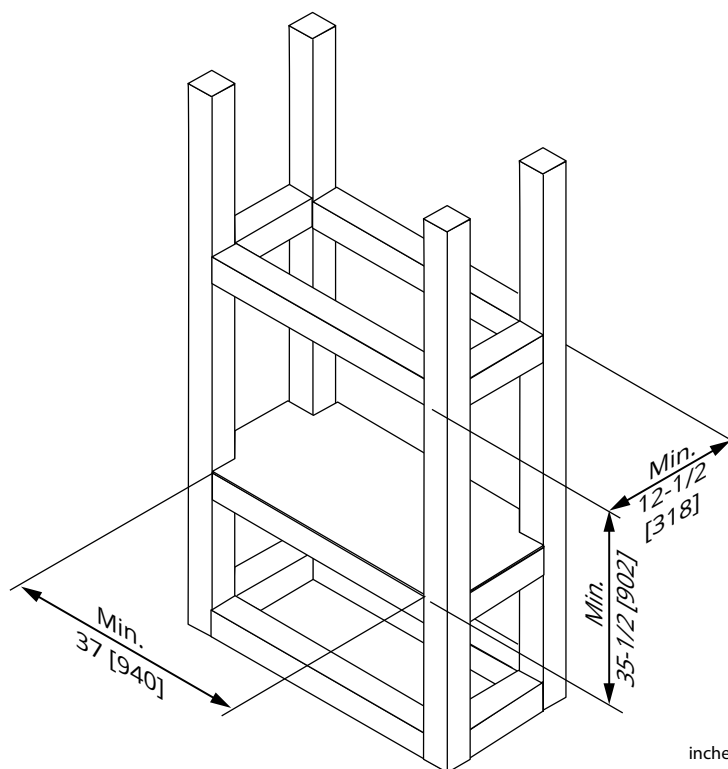

FRONT DIMENSIONS

DIMENSIONS

Levelling bolts:
1/4 [6]

inches [mm]

ALWAYS REFER TO THE
INSTALLATION MANUAL FOR
COMPLETE INSTRUCTIONS.
valorfireplaces.com/manuals

inches [mm]

OPTIONS

FIREPLACE