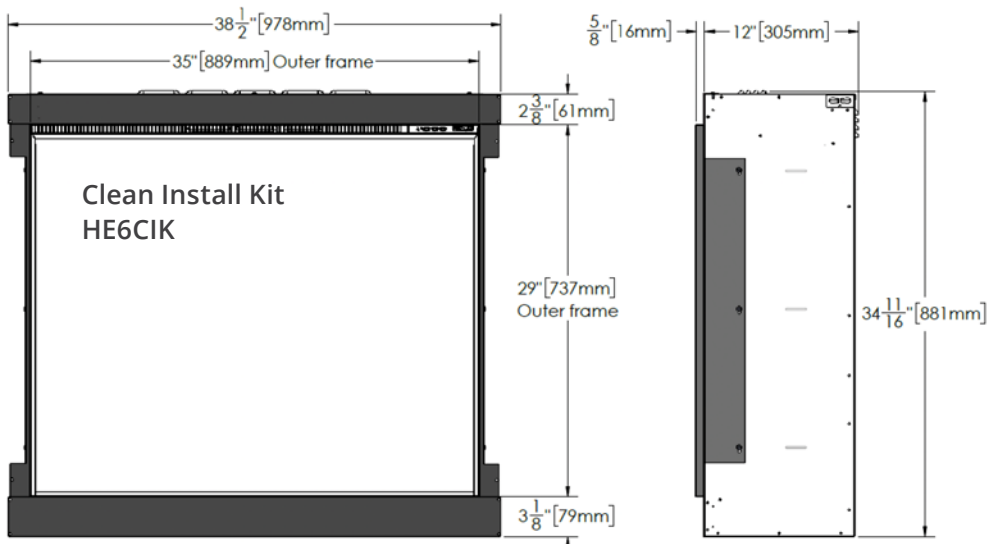

HEAT CONTROL

Set your heater to warm your space at certain times of the day or week.

BUILT-IN HEATER

EDGEMONT PEWTER FRONT HE6DPW
GLOWING TRADITIONAL LOGS HE6GLSK

The HE6 heater lets you select 1400 watt (120 V) or a 2800 watt (240 V) power—ideal for new construction or a major reno. Create your cozy place to warm up. valorfireplaces.com/he6

FRONT DIMENSIONS

DIMENSIONS

Levelling bolts:
1/4 [6]

inches [mm]

ALWAYS REFER TO THE
INSTALLATION MANUAL FOR
COMPLETE INSTRUCTIONS.
valorfireplaces.com/manuals

inches [mm]

OPTIONS

FIREPLACE