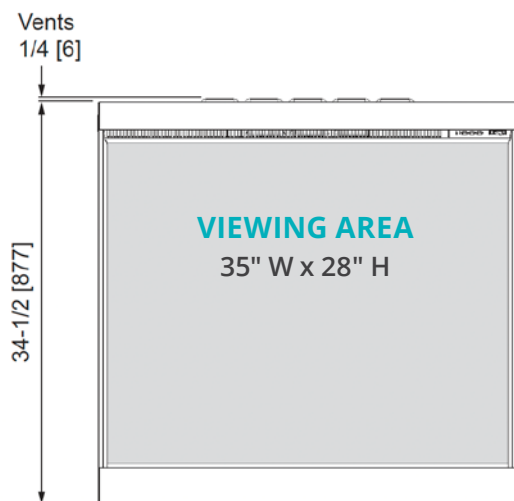

HEAT CONTROL

Set your heater to warm your space at certain times of the day or week.

BUILT-IN HEATER

EDGEMONT PEWTER FRONT HE6DPW
GLOWING TRADITIONAL LOGS HE6GLSK

The HE6 heater lets you select 1400 watt (120 V) or a 2800 watt (240 V) power—ideal for new construction or a major reno. Create your cozy place to warm up. valorfireplaces.com/he6

FRONT DIMENSIONS

DIMENSIONS

Levelling bolts:
1/4 [6]

inches [mm]

ALWAYS REFER TO THE
INSTALLATION MANUAL FOR
COMPLETE INSTRUCTIONS.
valorfireplaces.com/manuals

inches [mm]

OPTIONS

FIREPLACE