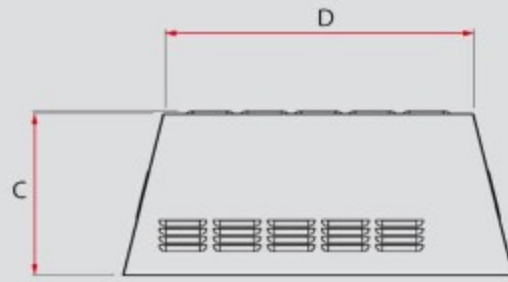

GE3 INSERT DIMENSIONS

Side A

Side B

Side C

Side D

Side E

Side F

20"

27"

11-7/16"

21-11/16"

12-7/8"

25-1/4"
