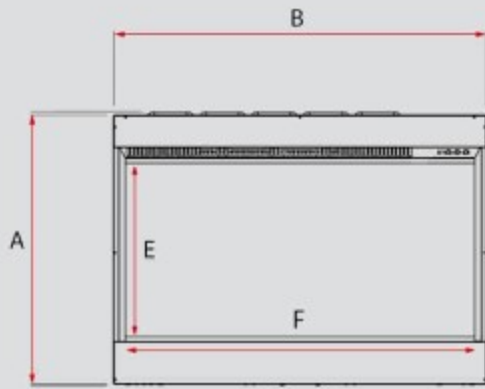

GE3 INSERT DIMENSIONS

Side A

Side B

Side C

Side D

Side E

Side F

20"

27"

11-7/16"

21-11/16"

12-7/8"

25-1/4"
